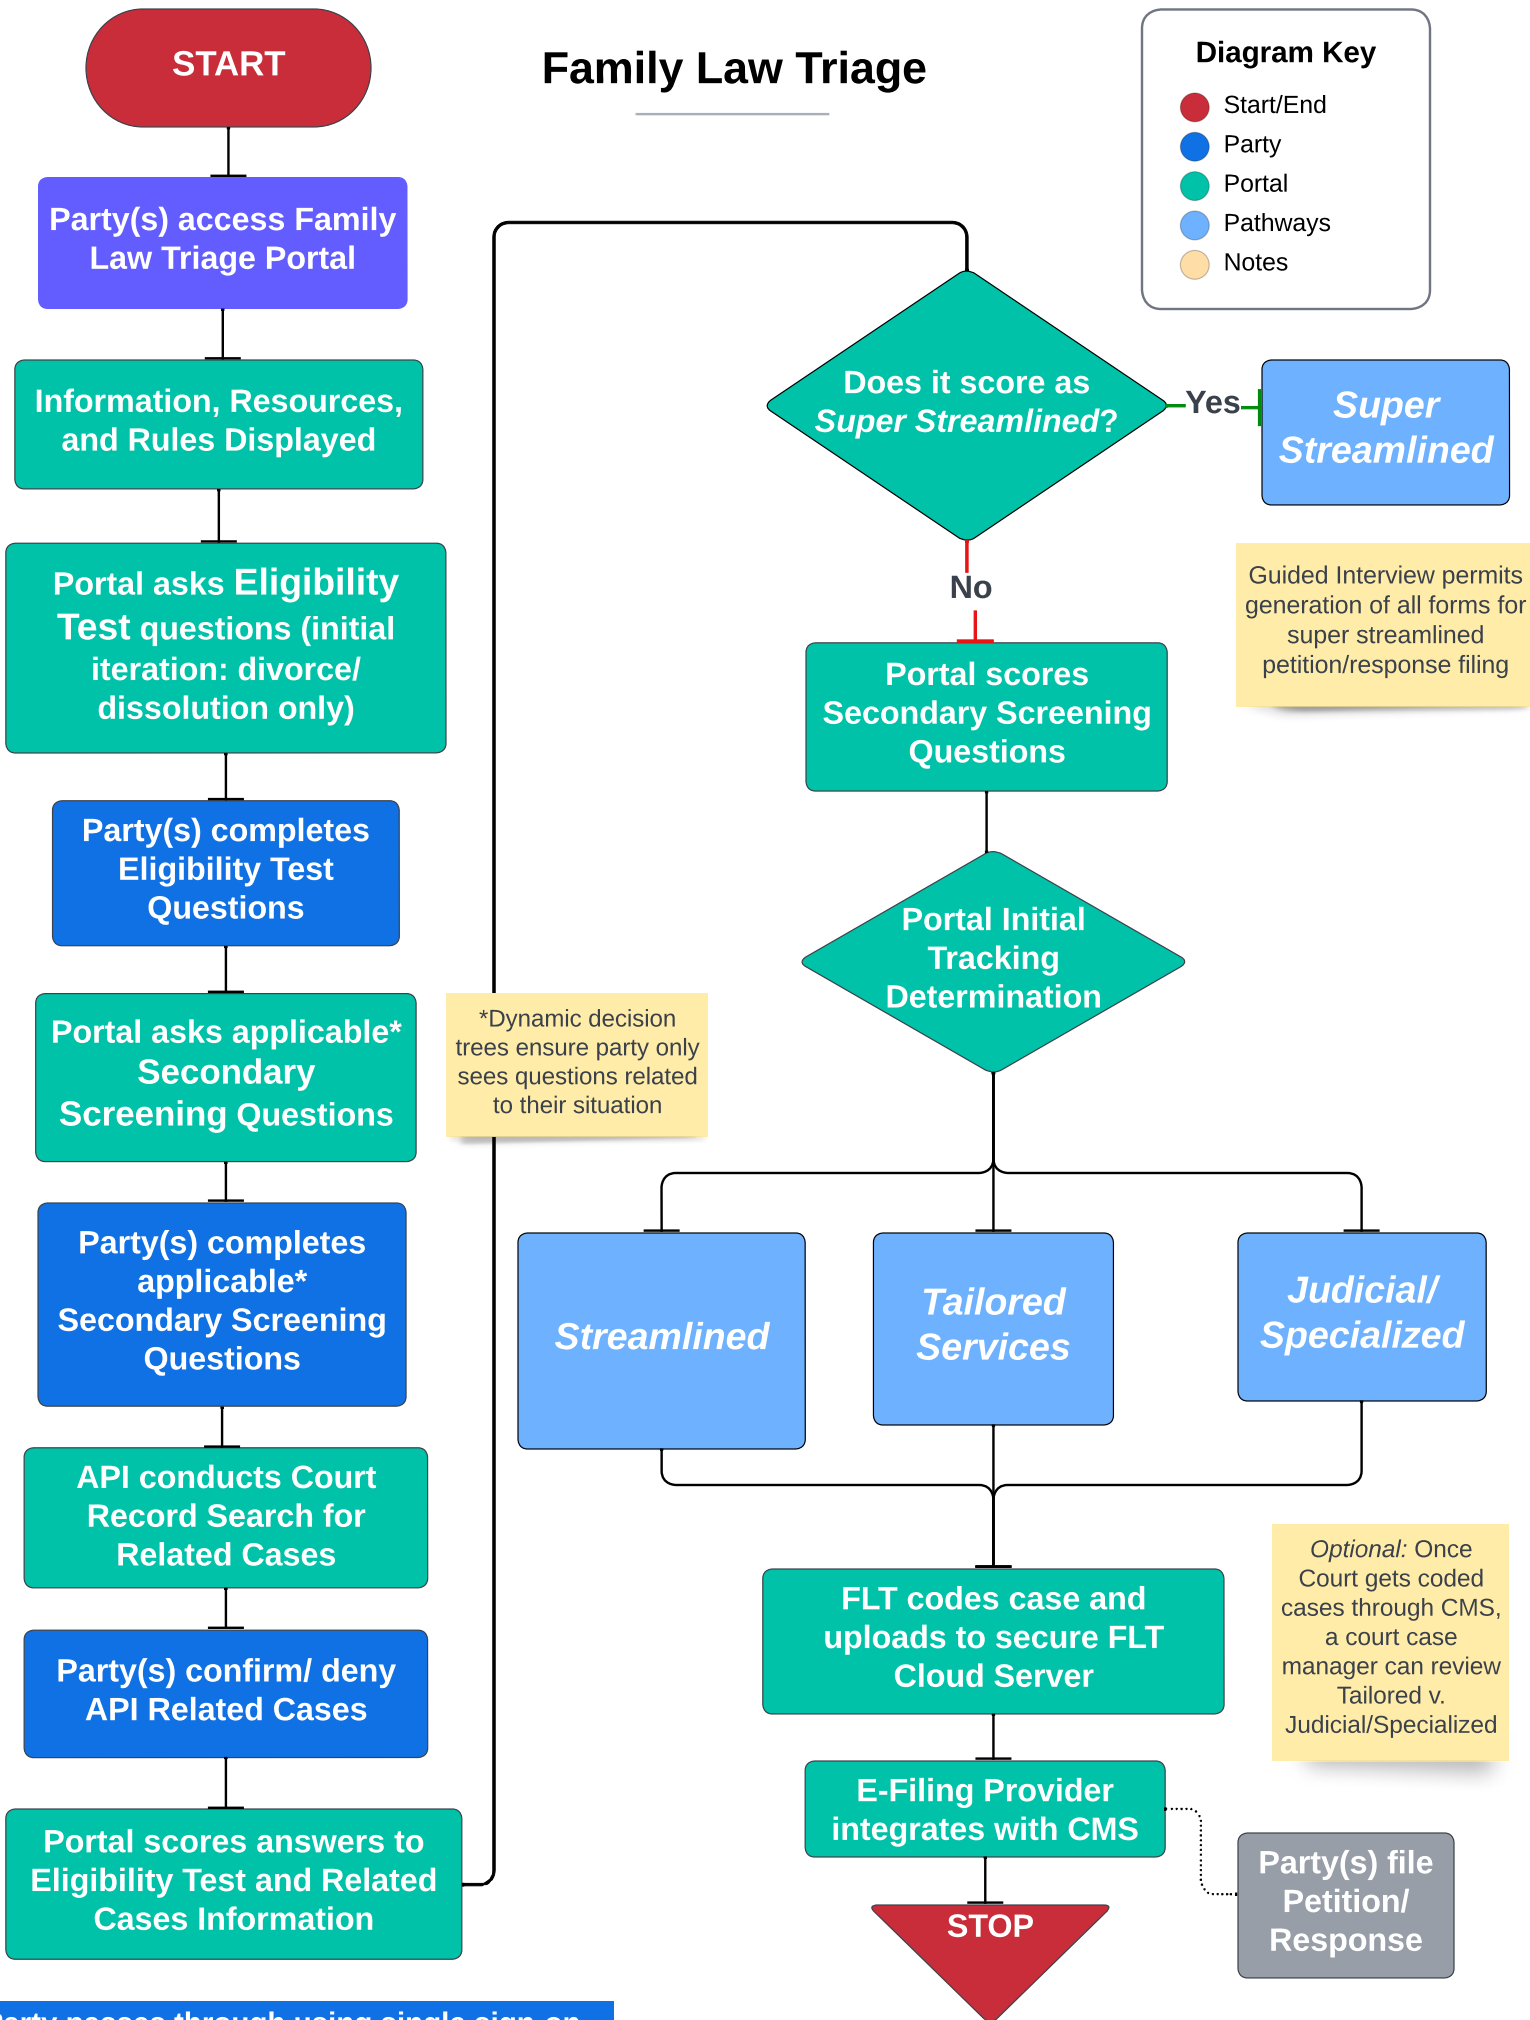

Family Law Triage

Diagram Key

- Start/End
- Party
- Portal
- Pathways
- Notes

*Party passes through using single sign-on